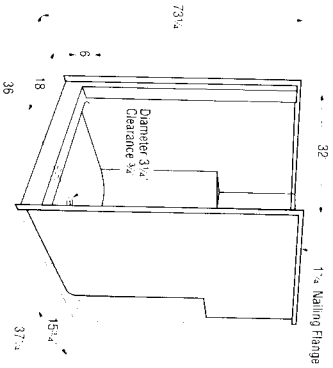

### One Piece Units

*Tub/Showers*

**B323-C**

32"W x 32"D x 72"H

Smooth wall shower textured bottom

Molded soap shelves Slip-resistant.

**B363-C**

36"W x 36"D x 72"H

Smooth wall shower textured bottom

Molded soap shelves Slip-resistant.

**B363-CTC**

**2603-30**

60"W x 30"D x 72"H

Smooth wall tub/shower Installed acrylic grab bar Right or left-hand drain option Slip-resistant, textured bottom

**2603-3CT**

60"W x 30"D x 72"H

Textured tile tub/shower Molded soap & toiletry shelves Installed acrylic grab bar Right or left-hand drain option Slip-resistant, textured bottom