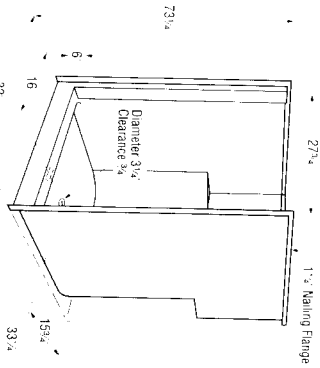

### One Piece Units

*Tub/Showers*

**B323-C**

32"W x 32"D x 72"H

Smooth wall shower textured bottom

Molded soap shelves Slip-resistant.

**B363-C**

36"W x 36"D x 72"H

Smooth wall shower textured bottom

Molded soap shelves Slip-resistant.

**B363-CTC**

**2603-30**

60"W x 30"D x 72"H

Smooth wall tub/shower Installed acrylic grab bar Right or left-hand drain option Slip-resistant, textured bottom

**2603-3CT**

60"W x 30"D x 72"H

Textured tile tub/shower Molded soap & toiletry shelves Installed acrylic grab bar Right or left-hand drain option Slip-resistant, textured bottom