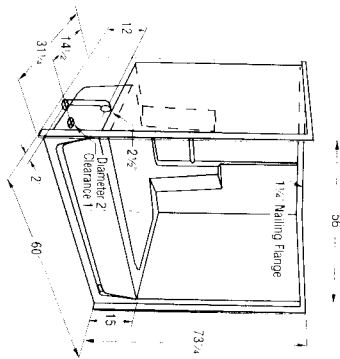

### One Piece Units

*Tub/Showers*

**B323-C**

32"W x 32"D x 72"H

Smooth wall shower textured bottom

Molded soap shelves Slip-resistant.

**B363-C**

36"W x 36"D x 72"H

Smooth wall shower textured bottom

Molded soap shelves Slip-resistant.

**B363-CTC**

**2603-30**

60"W x 30"D x 72"H

Smooth wall tub/shower Installed acrylic grab bar Right or left-hand drain option Slip-resistant, textured bottom

**2603-3CT**

60"W x 30"D x 72"H

Textured tile tub/shower Molded soap & toiletry shelves Installed acrylic grab bar Right or left-hand drain option Slip-resistant, textured bottom