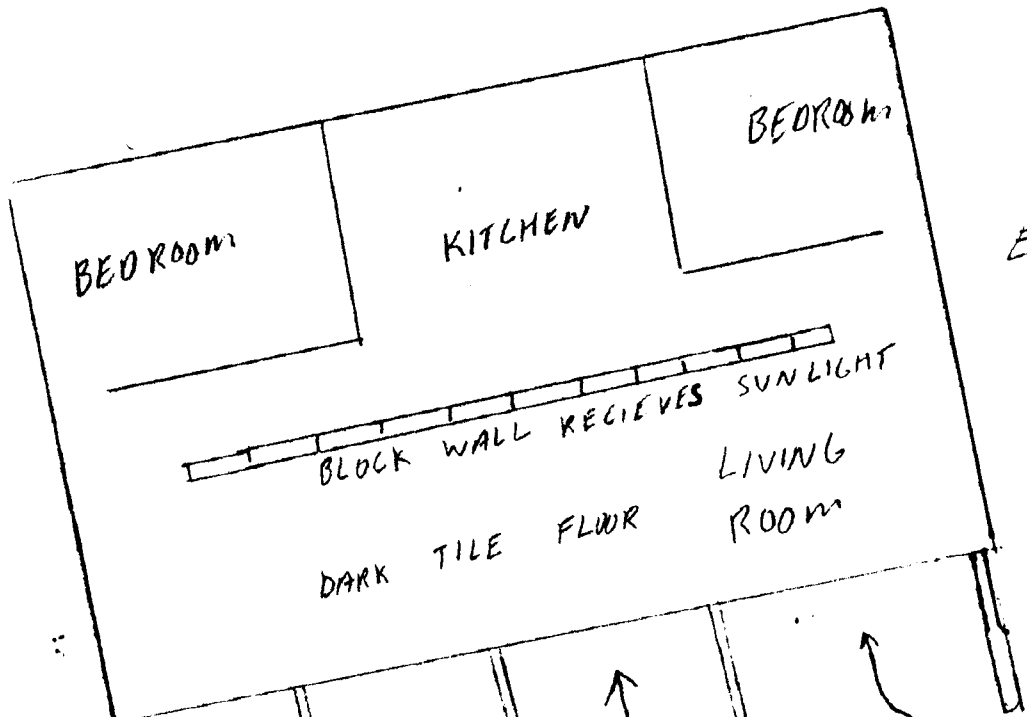

# FLOOR PLAN FOR HOUSE

WEST

EAST

BEDROOM

KITCHEN

BEDROOM

BLOCK WALL RECIEVES SUNLIGHT

DARK TILE FLOOR

LIVING ROOM

AWNING BEAMS

SUNLIGHT THROUGH WINDOWS

South

VIEW OF SOUTH FACING WALL  
OF HOUSE. NOTICE THAT WINDOWS  
CAN BE SHADED DURING SUMMER  
BY FASTENING PLY WOOD PANELS TO  
TOP OF PERMANENT AWNING BEAMS.